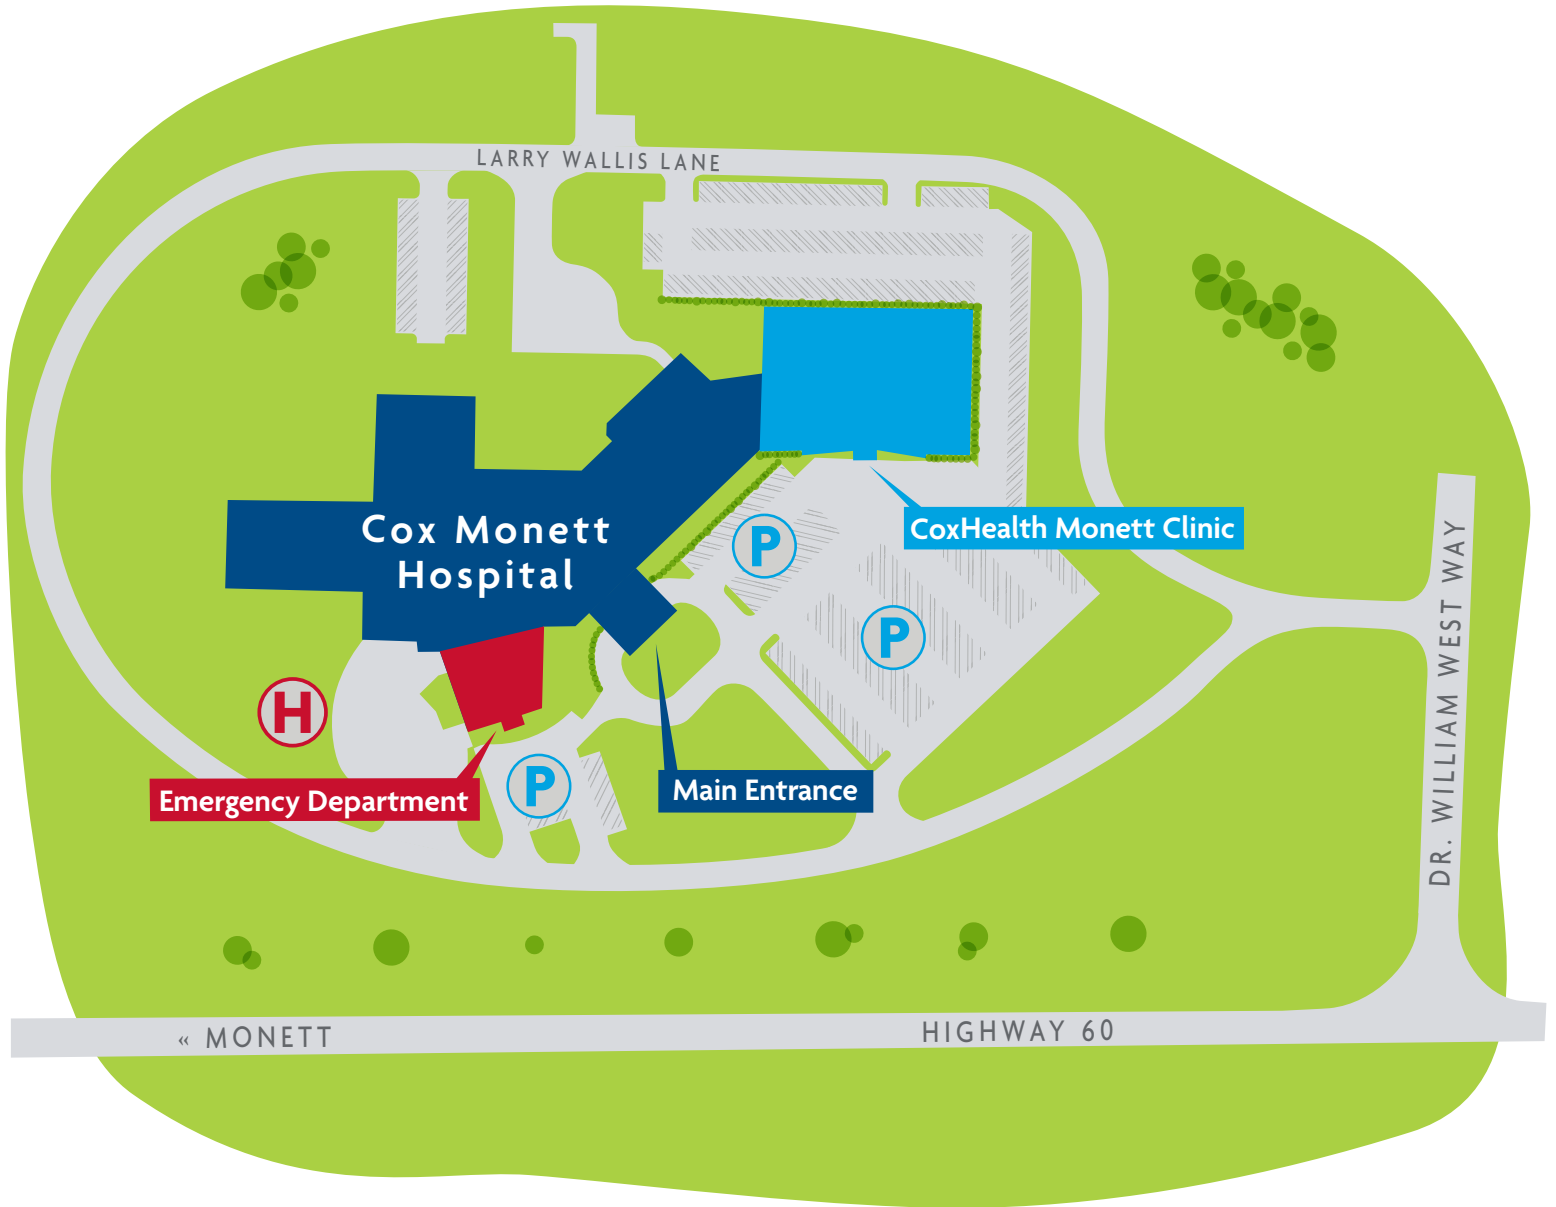

1000 E. Highway 60, Monett, MO 65708

Emergency Room

Clinic

Visitor Parking

Helipad